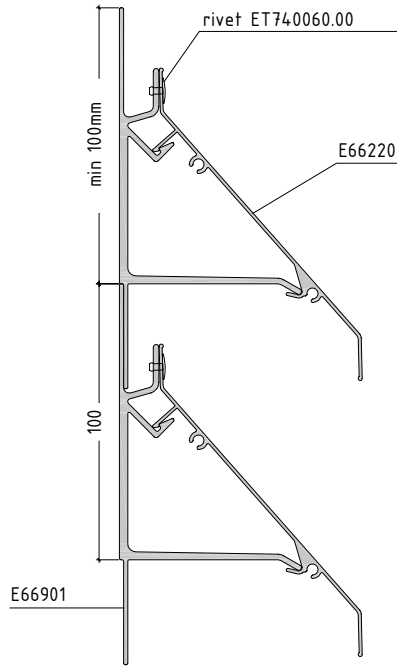

SUN SHADING SYSTEM THAT MANAGES THERMAL AND LIGHT COMFORT WITH FUNCTIONALITY AND AESTHETICS

CHARACTERISTICS

Wide variety of typologies

Bespoke project solutions

Quick and easy installation

Energy efficiency

Vast colour range