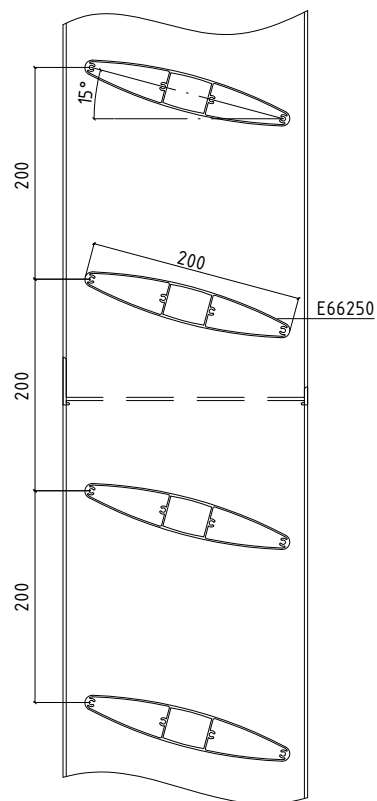

E66

SUN SHADING
SYSTEM

DESIGN

STRAIGHT AND ROUNDED PROFILES

SECURITY

100% ALUMINIUM CONSTRUCTION WITH
SECURE FIXINGS

MAIN ADVANTAGES

Elegant design with wide range of shapes

Guaranteed comfort in the building

Adaptivity

Energy efficiency